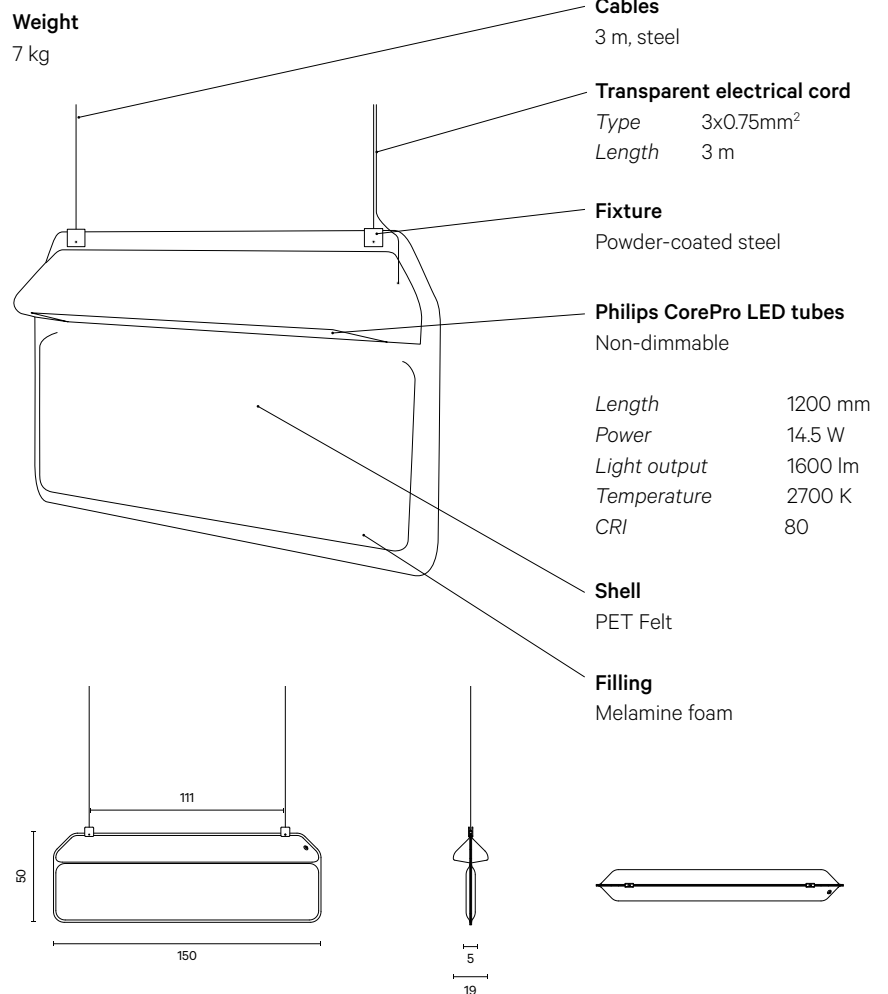

Product overview

Care & Maintenance

For regular care, we recommend dusting or vacuuming PET Felt occasionally. Most stains can be easily cleaned with water. It is advised to dab the contaminated surface with a dry cloth while it is wet. Do not rub PET Felt to avoid excessive pilling and let the material dry naturally. If water is not sufficient, stubborn stains can be removed with professional cleaning products like the James cleaning set.

Downloads

3D files, technical drawings and Hi-Res images are available in the [Download Library](#) at devorm.nl

Additional information

You can find further maintenance recommendations, warranty terms and corporate information in the [Information bank](#) at devorm.nl