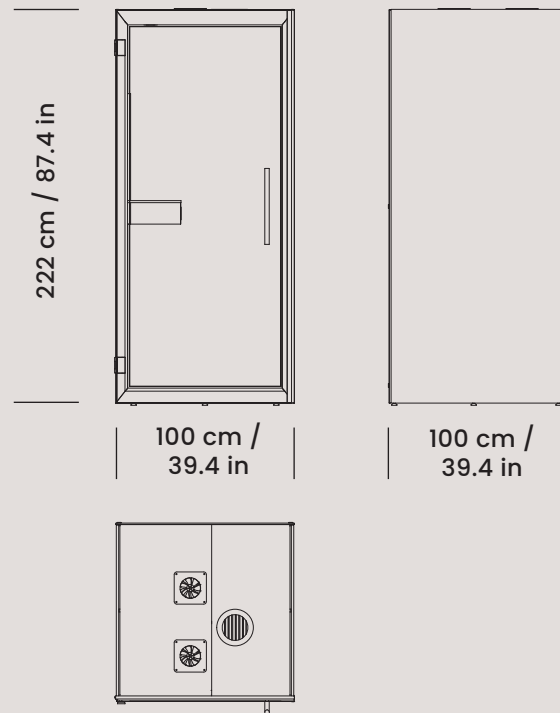

Your new normality

Single

A space to focus on your own or make uninterrupted phone calls.