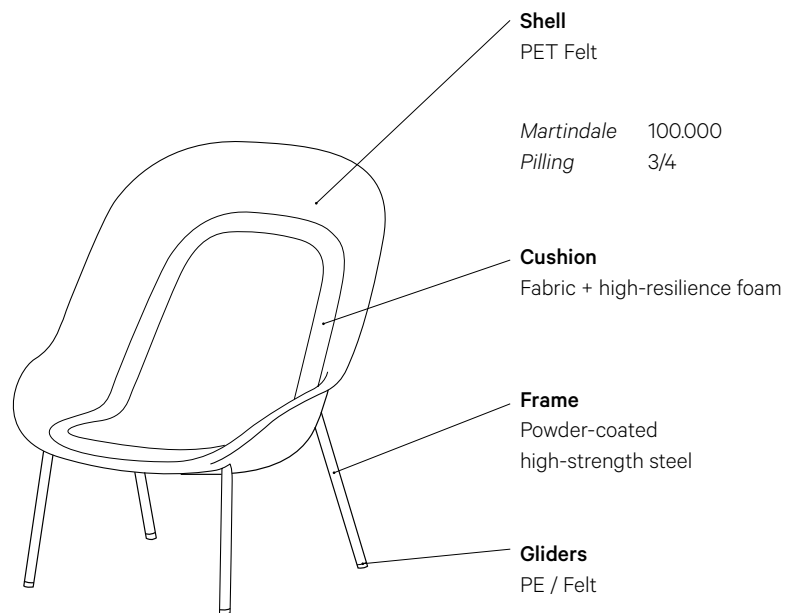

Nook

PET Felt Lounge Chair

- made from recycled PET bottles
- fully customisable design
- suitable for contract use
- delivered preassembled

Colours

Shell

Frame

<i>Standard</i>	RAL 9011 (Black) / RAL 9010 (White) with 70% gloss degree
<i>Custom</i>	Any RAL colour with 70% gloss degree
<i>Fine texture*</i>	RAL 1012 (Yellow) / RAL 3005 (Pink) RAL 5008 (Marine) / RAL 5020 (Turquoise) / RAL 6007 (Dark Green) RAL 6020 (Green) / RAL 7015 (Dark Grey) / RAL 7033 (Olive) RAL 7044 (Beige) / RAL 7045 (Light Grey) / RAL 8014 (Brown) RAL 9011 (Graphite Black)

*Fine texture finishes are ton sur ton with PET Felt colours.

Upholstery

[Kvadrat collection](#)

Bespoke options

Create a custom design in the [Configurator](#) at devorm.nl

DeVorm

+31(0) 268 200 360
sales@devorm.nl | devorm.nl

Nook is a generous lounge chair that embraces the need for privacy within social settings. Its distinctive shape is determined by a PET Felt shell granting the chair its soft and inviting expression. An insert in the shell accommodates an upholstered cushion for a superior level of comfort. Enveloping the shell from the rear is a slender steel frame that holds everything in place, outlining the chair's original form. Nook is suitable for hotel lobbies, lounge zones and waiting rooms. Choose from eleven PET Felt blends and numerous options for frame and upholstery.

Designed by **Johan van Hengel**

Product overview

Weight

12.5 kg

Certifications

- ISO 12947-2:2016 Abrasion resistance test (performed on PET Felt)
- ISO 12945-2:2000 Pilling Martindale (performed on PET Felt)