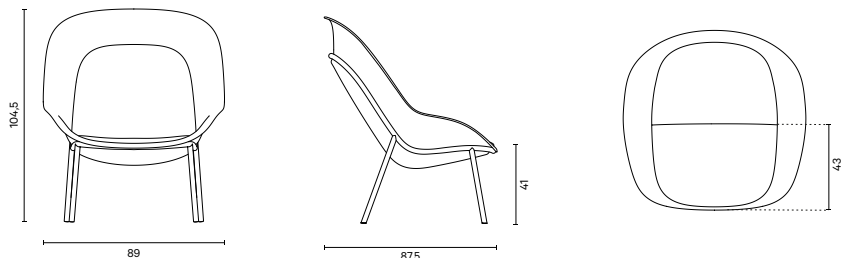

Designed by **Johan van Hengel**

Product overview

Weight

12.5 kg

Certifications

- ISO 12947-2:2016 Abrasion resistance test (performed on PET Felt)
- ISO 12945-2:2000 Pilling Martindale (performed on PET Felt)